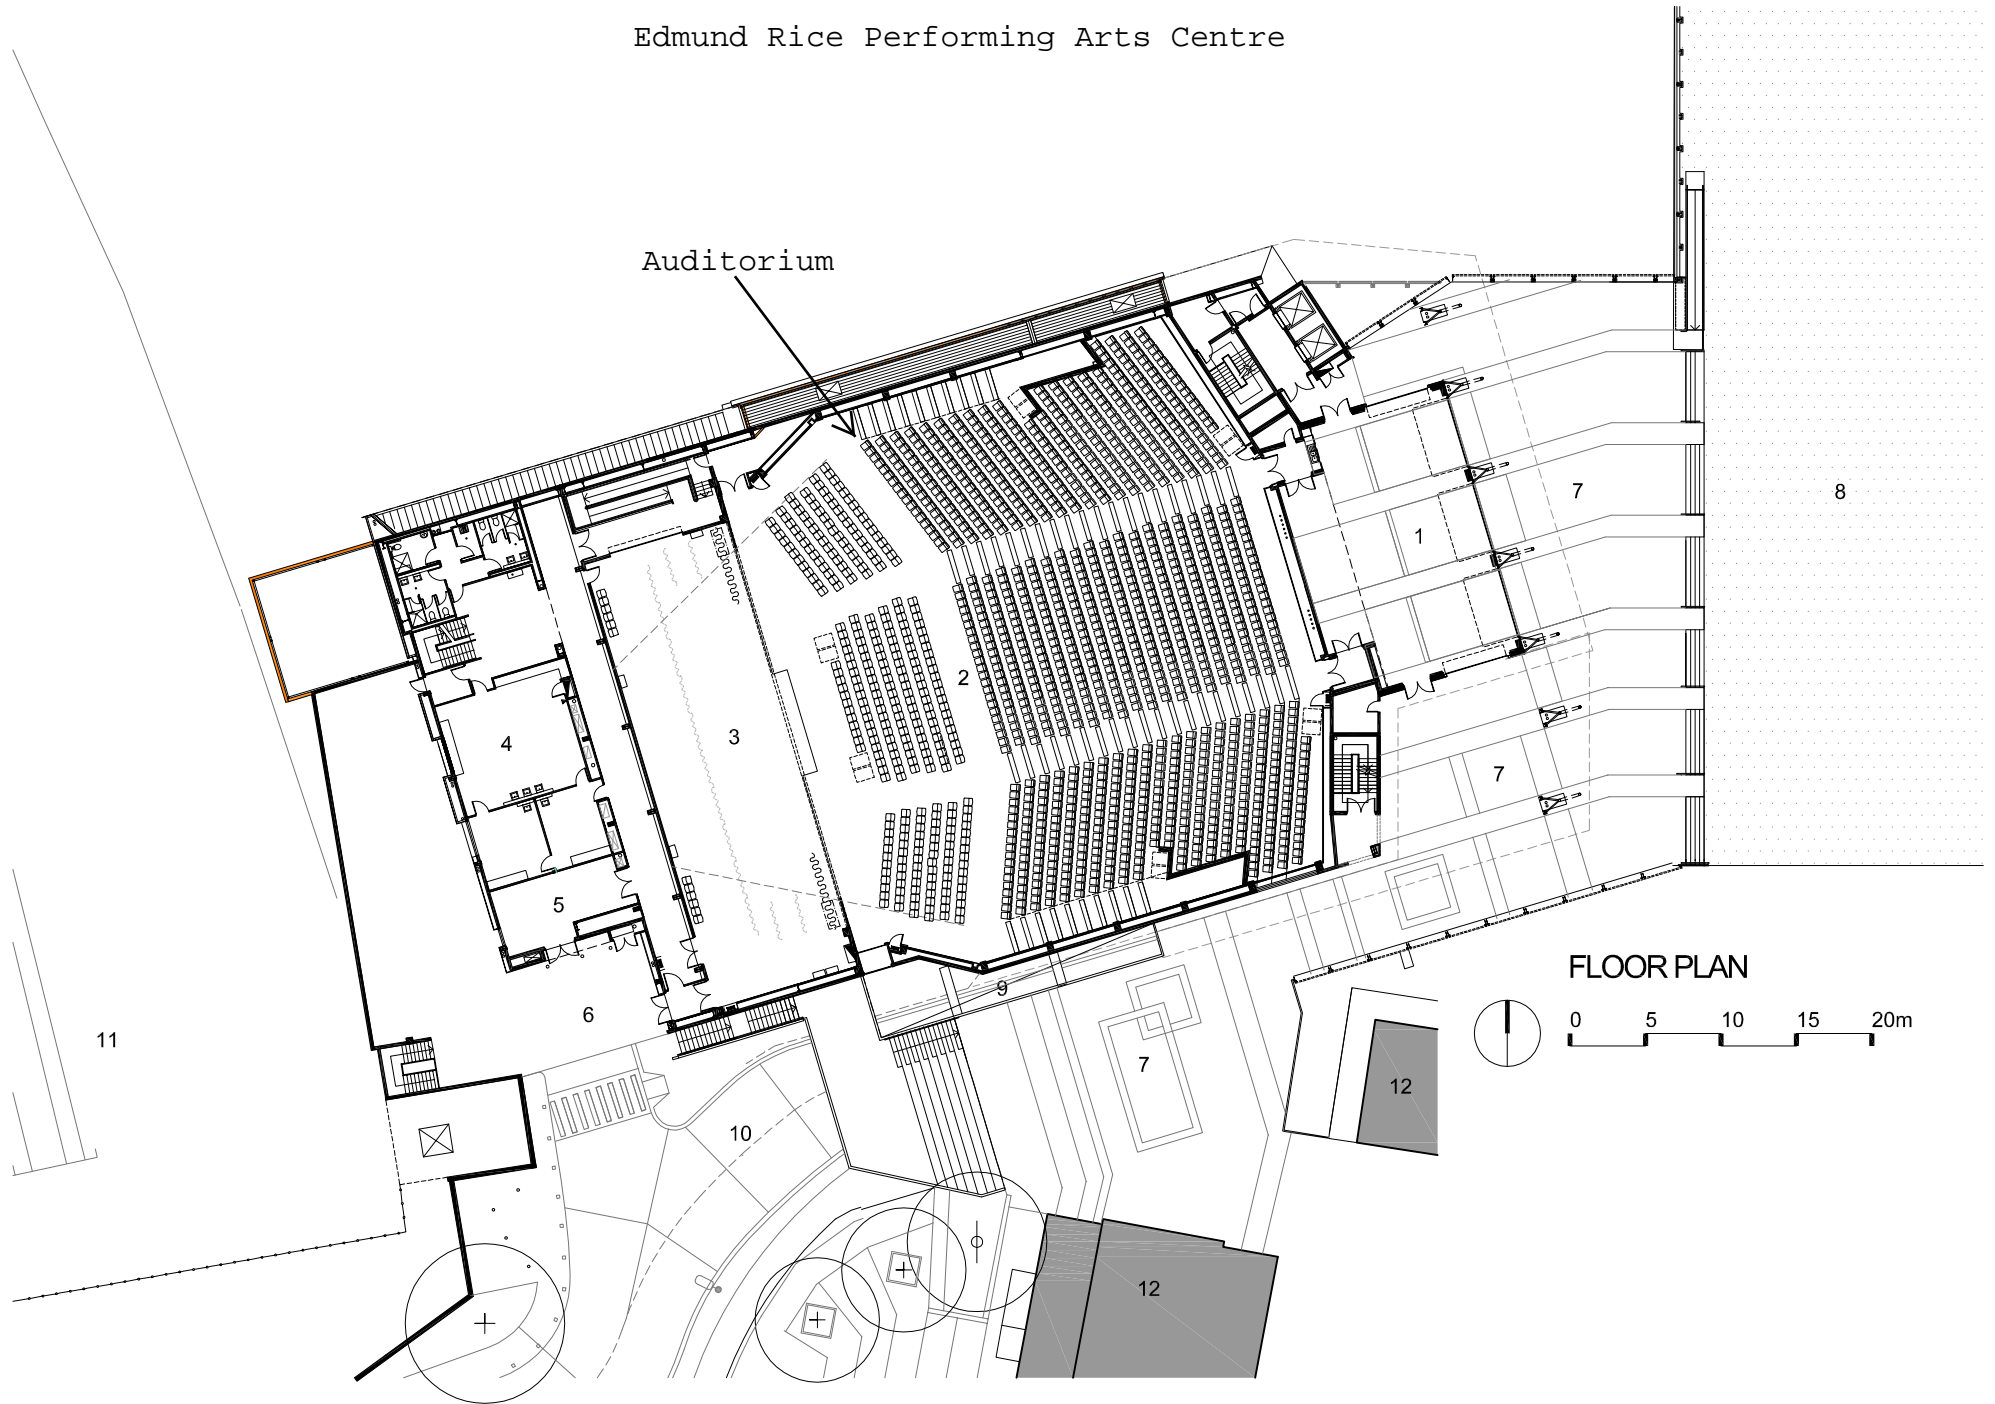

# Edmund Rice Performing Arts Centre

Auditorium

FLOOR PLAN

0 5 10 15 20m